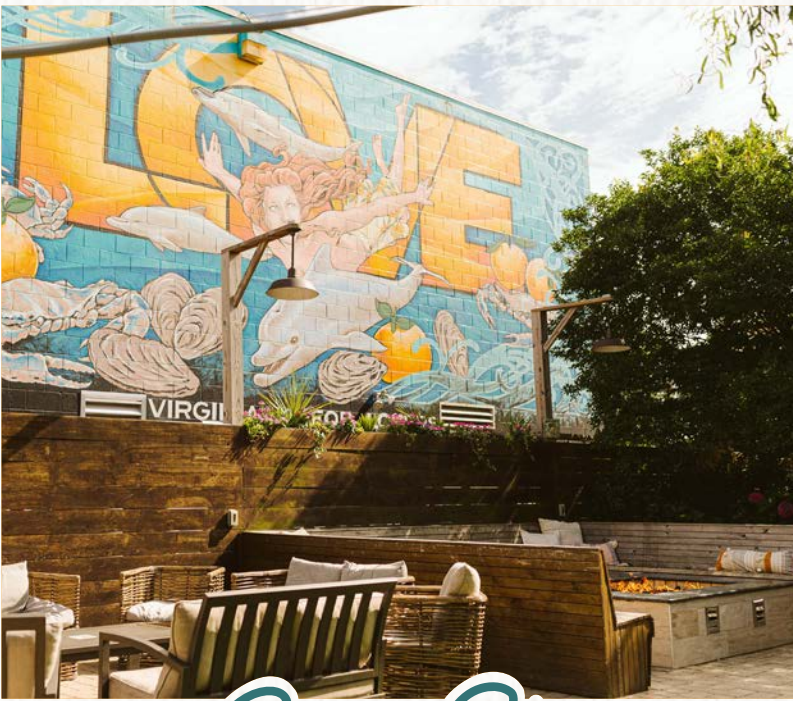

SPECIAL RESERVATIONS

at The Shack on 8th

THE SHACK ON 8TH IS A UNIQUE OUTDOOR SPACE THAT OFFERS SEMI-PRIVATE RESERVATIONS FOR OUR NOOKS! DESIGNED WITH PARTIES OF 50 OR LESS IN MIND, THE SHACK HAS TWO NOOKS AVAILABLE FOR BOOKING EVERYDAY OF THE WEEK!

Big Fire

Big Fire is our only nook with a fire pit & provides plenty of room for parties of up to 50 people. On chilly nights, this is the place to be and you'll be able to enjoy everything The Shack has to offer without straying too far from your friends.

Bus Stop

Bus Stop is the place to be for the foodies. Located right next to Chef Aymer's Food Shack bus & nearby The Shack's main bar, you can fill up on anything from our famous crushes to gourmet tacos. Bus Stop can fit up to 40 people with ample space to lounge under our pergola.

Bohemia

Bohemia is the perfect place to enjoy a semi-private event with family and friends! With the ability to accommodate up to 25 guests, this newly decoated space is perfect for any entertainer! Located right next to our bocce courts and giant Connect 4, as well as having its own personal Hook and Ring game, Bohemia is the perfect place for your next intimate gathering.