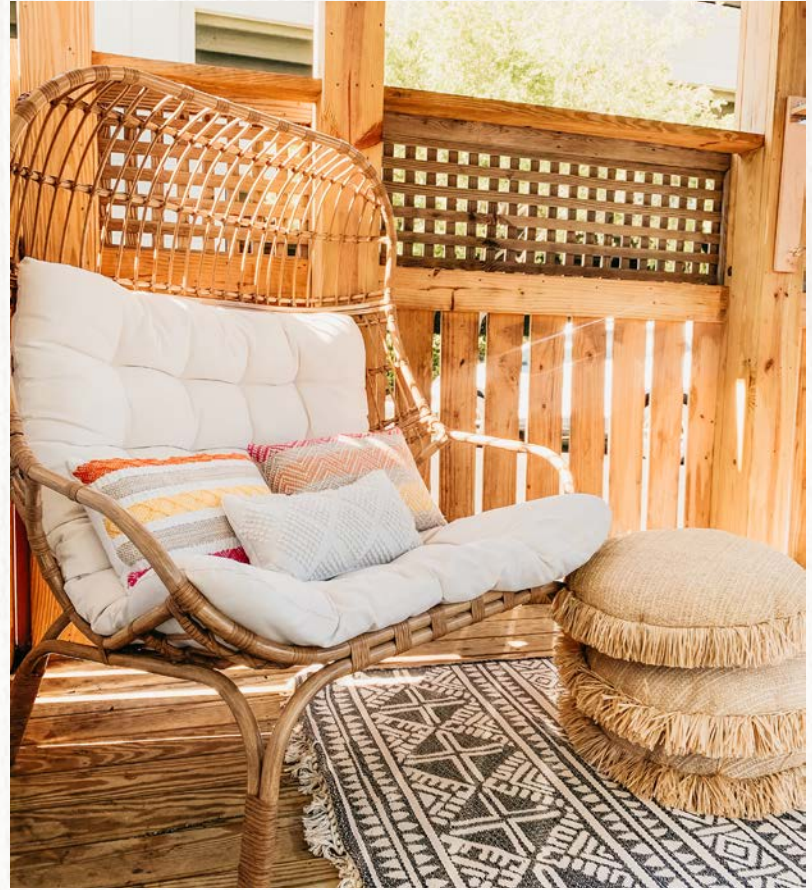

Bohemia

Bohemia is the perfect place to enjoy a semi-private event with family and friends! With the ability to accommodate up to 25 guests, this newly decoated space is perfect for any entertainer! Located right next to our bocce courts and giant Connect 4, as well as having its own personal Hook and Ring game, Bohemia is the perfect place for your next intimate gathering.

Please note: Bohemia is located adjacent to our smoking area.

Each nook is available to rent in 2 hr 45 min increments. Mon. – Thur. nooks can be reserved for a $100 fee, Fri. – Sun. nooks can be reserved for a $250 fee. Some special event weekends may have a higher fee or be un-reservable. *Cancellations can be made with a 48-hour notice. In the event of inclement weather, reservations can be refunded or rescheduled pending availability.*